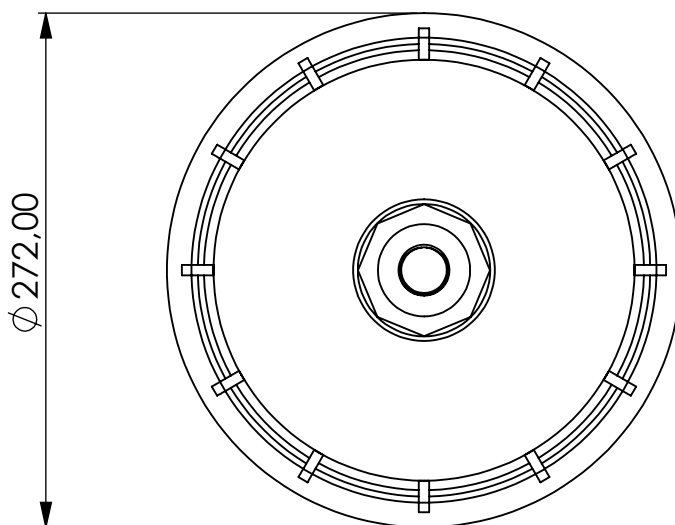

1

2

3

4

A

A

IBC Cover

B

B

C

C

D

D

E

E

Product Code	IBCD	-	225	-	PL	-	E	-	G34i
	IBC Cover		Size 225mm / S 245x6		plastic		EPDM seal		Connection for Adsorber BSP G3/4" female

Status
approved

Format
A4

Ratio
1:4

Sheet / of
1 / 1

1

2

3

4