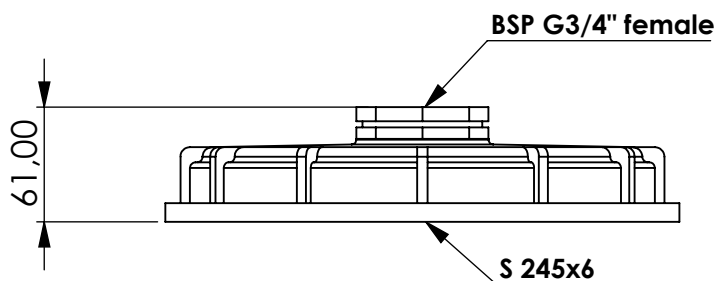

B

C

C

D

D

E

E

Product Code	IBCD	-	225	-	PL	-	E	-	G34i
	IBC Cover		Size 225mm / S 245x6		plastic		EPDM seal		Connection for Adsorber BSP G3/4" female