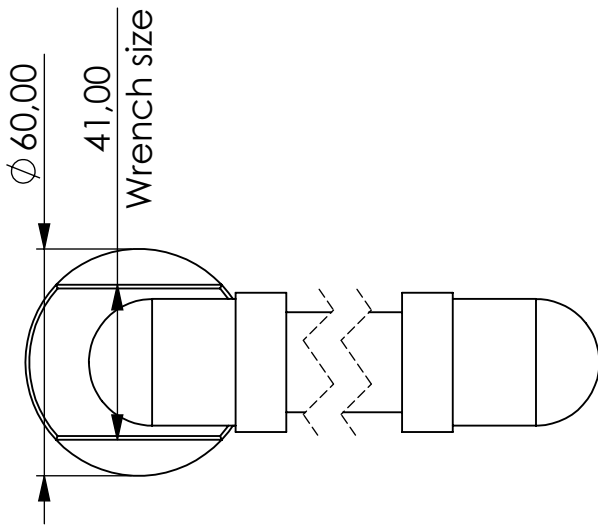

# Mounting Adapter

For TB

Product Code	<b>MOA</b>	-	<b>TB</b>	-	<b>SS</b>	-	<b>DIN42567C-G34a</b>	-	<b>G112i</b>
	Mount Adapter		For TB		Material Stainless steel		Connection for Adsorber DIN42567C - G3/4" male		Connection for system BSP G1-1/2" female

Total weight (kg): 1.07

NAME:

**Mounting Adapter**

MOA-TB\_SS\_DIN42567C-G34a\_G112i

Article no.:

**06.0000.35**

Status approved

Format A4