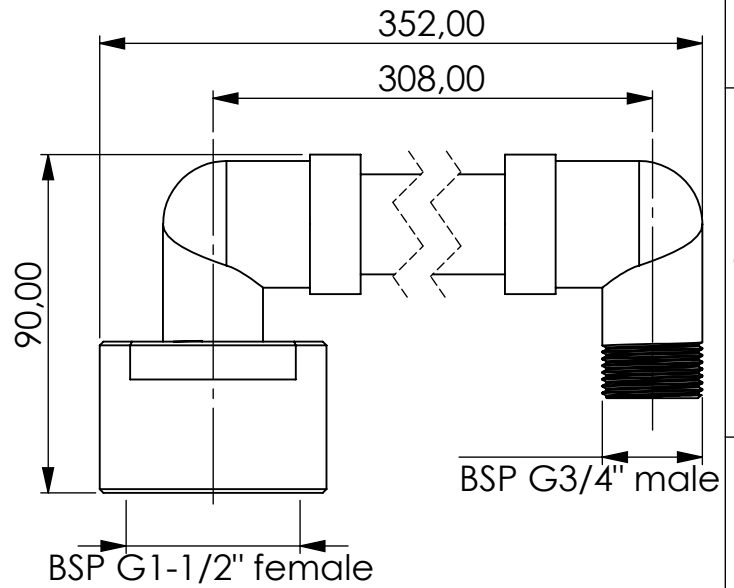

# Mounting Adapter

For TB

Product Code	<b>MOA</b>	-	<b>TB</b>	-	<b>SS</b>	-	<b>DIN42567C-G34a</b>	-	<b>G112i</b>
	Mount Adapter		For TB		Material Stainless steel		Connection for Adsorber DIN42567C - G3/4" male		Connection for system BSP G1-1/2" female

Total weight (kg): 1.07

NAME:

**Mounting Adapter**

MOA-TB\_SS\_DIN42567C-G34a\_G112i

Article no.:

**06.0000.35**

Status approved

Format A4