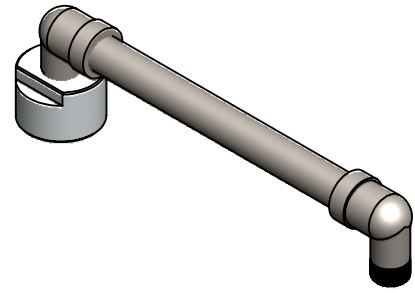

# Mounting Adapter

For TB

Product Code	<b>MOA</b>	-	<b>TB</b>	-	<b>SS</b>	-	<b>DIN42567C-G34a</b>	-	<b>G112i</b>
	Mount Adapter		For TB		Material Stainless steel		Connection for Adsorber DIN42567C - G3/4" male		Connection for system BSP G1-1/2" female

Total weight (kg): 1.07

NAME:

**Mounting Adapter**

MOA-TB\_SS\_DIN42567C-G34a\_G112i

Article no.:

**06.0000.35**

Status approved

Format A4